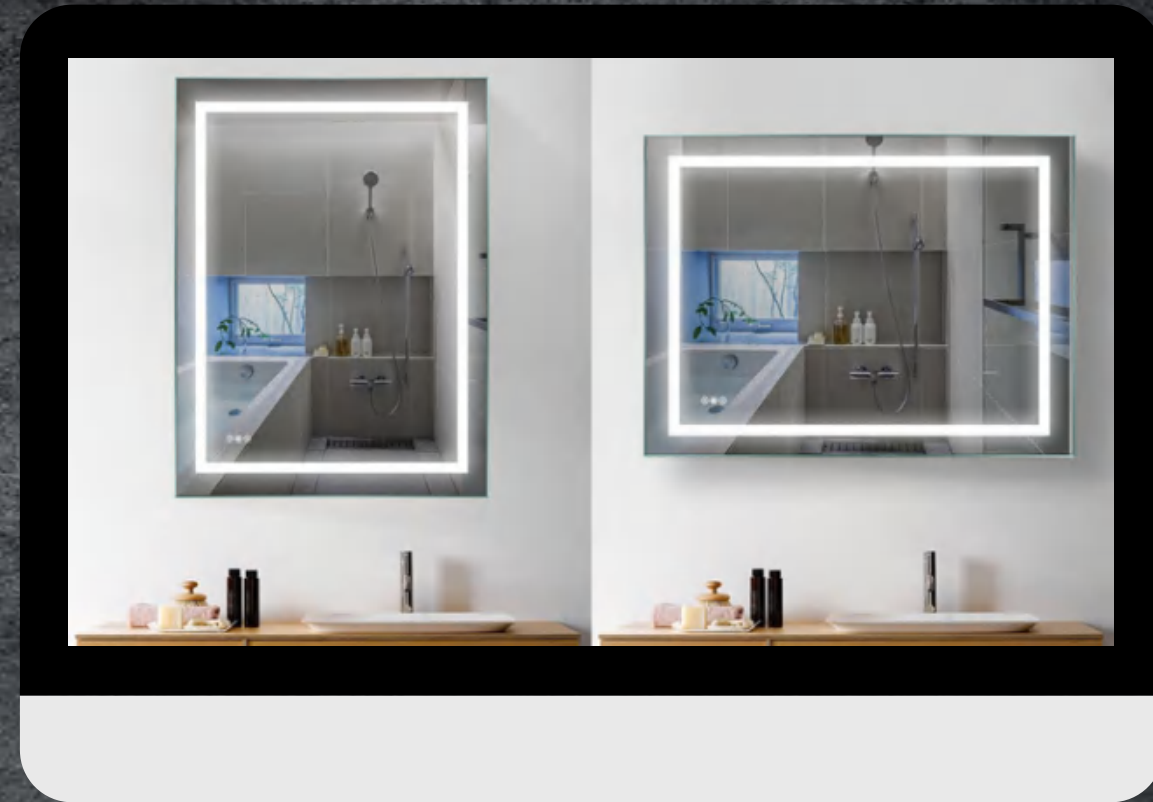

M9009-48
M9009-36
M9009-24