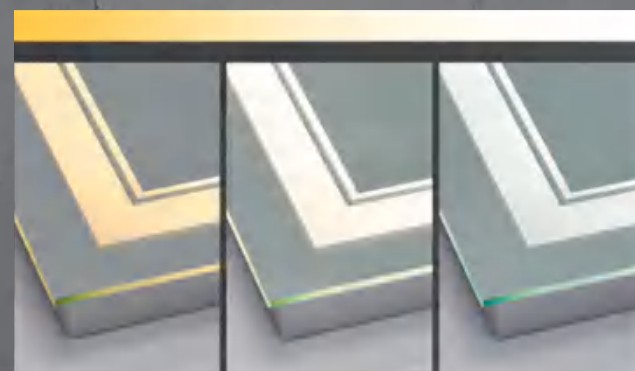

" The latest fashion products
are waiting for you. "