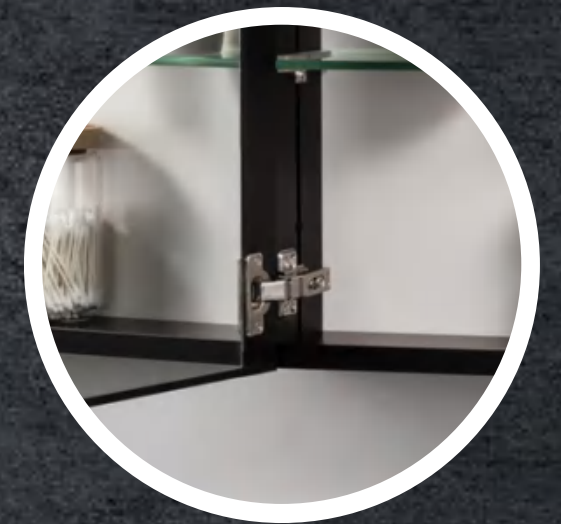

Surface
Mount

RECESSED & SURFACE MOUNT

挂墙+嵌入一体

DELICATE MIRROR

Ideal for daily makeup, shaving, styling and more

FUNCTION DISPLAY

DOUBLE MIRROR DOOR

柜门 双面镜设计

Matte Black Aluminium Cabinet

COOPER FREE
MIRROR BEVELED
EDGE DESIGN
环保镜-斜边设计

ANTI COLLISION
RUBBER PARTICLES
防撞胶粒

A003M-B

TEMPERING GLASS
ADJUSTABLE SHELF
可调节 钢化玻璃层板

SOFT-CLOSING HINGE
静音缓冲铰链

BRUSHED ALUMINUM LED MIRROR