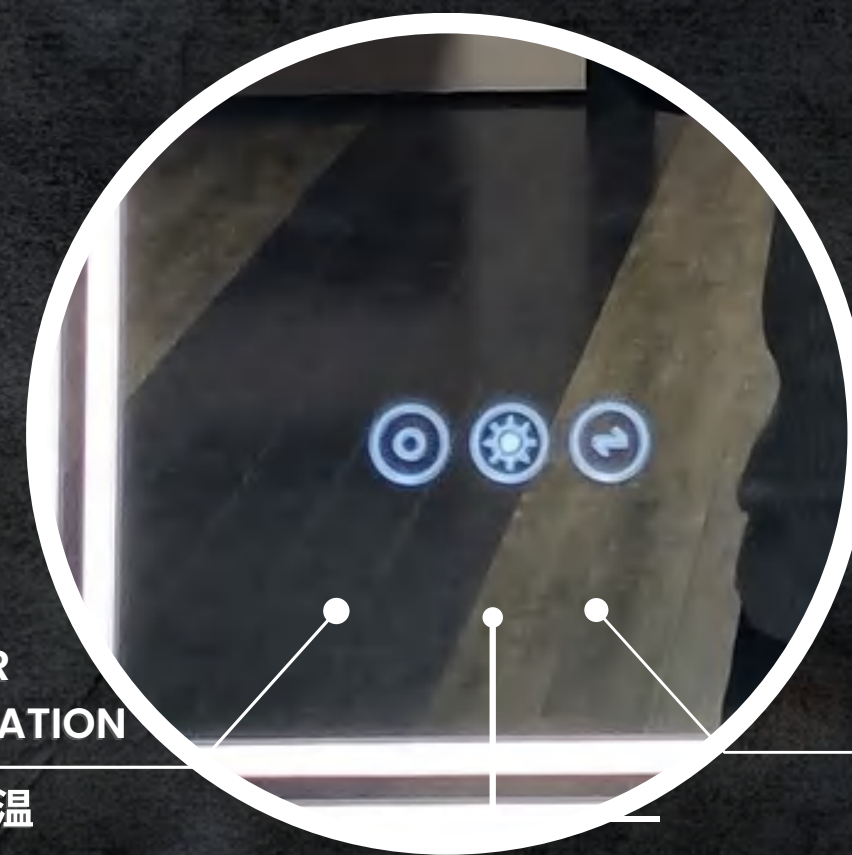

COLOR
REGULATION

调节色温

BRIGHTNESS
REGULATION

调节亮度

Led Lighting
and Demister Control

开关同时开启除雾