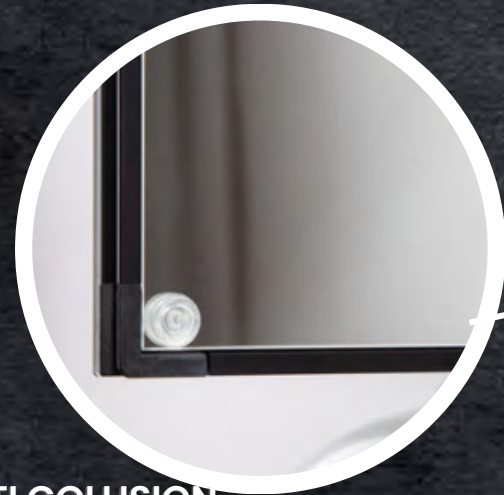

Surface
Mount

RECESSED & SURFACE MOUNT

挂墙+嵌入一体

DELICATE MIRROR

Ideal for daily makeup, shaving, styling and more

FUNCTION DISPLAY

DOUBLE MIRROR DOOR

柜门 双面镜设计

ANTI COLLISION
RUBBER PARTICLES

防撞胶粒

ALUMINUM
POLISHED
FINISHED

亮光单面铝

COOPER FREE
MIRROR BEVELED
EDGE DESIGN

高清环保镜-斜边设计

MEDIUM DENSITY
FIBERBOARD

背部实用MDF板

Matte Black Aluminium Cabinet

COOPER FREE
MIRROR BEVELED
EDGE DESIGN
环保镜-斜边设计

ANTI COLLISION
RUBBER PARTICLES
防撞胶粒

A003M-B

TEMPERING GLASS
ADJUSTABLE SHELF
可调节 钢化玻璃层板

SOFT-CLOSING HINGE
静音缓冲铰链

BRUSHED ALUMINUM LED MIRROR