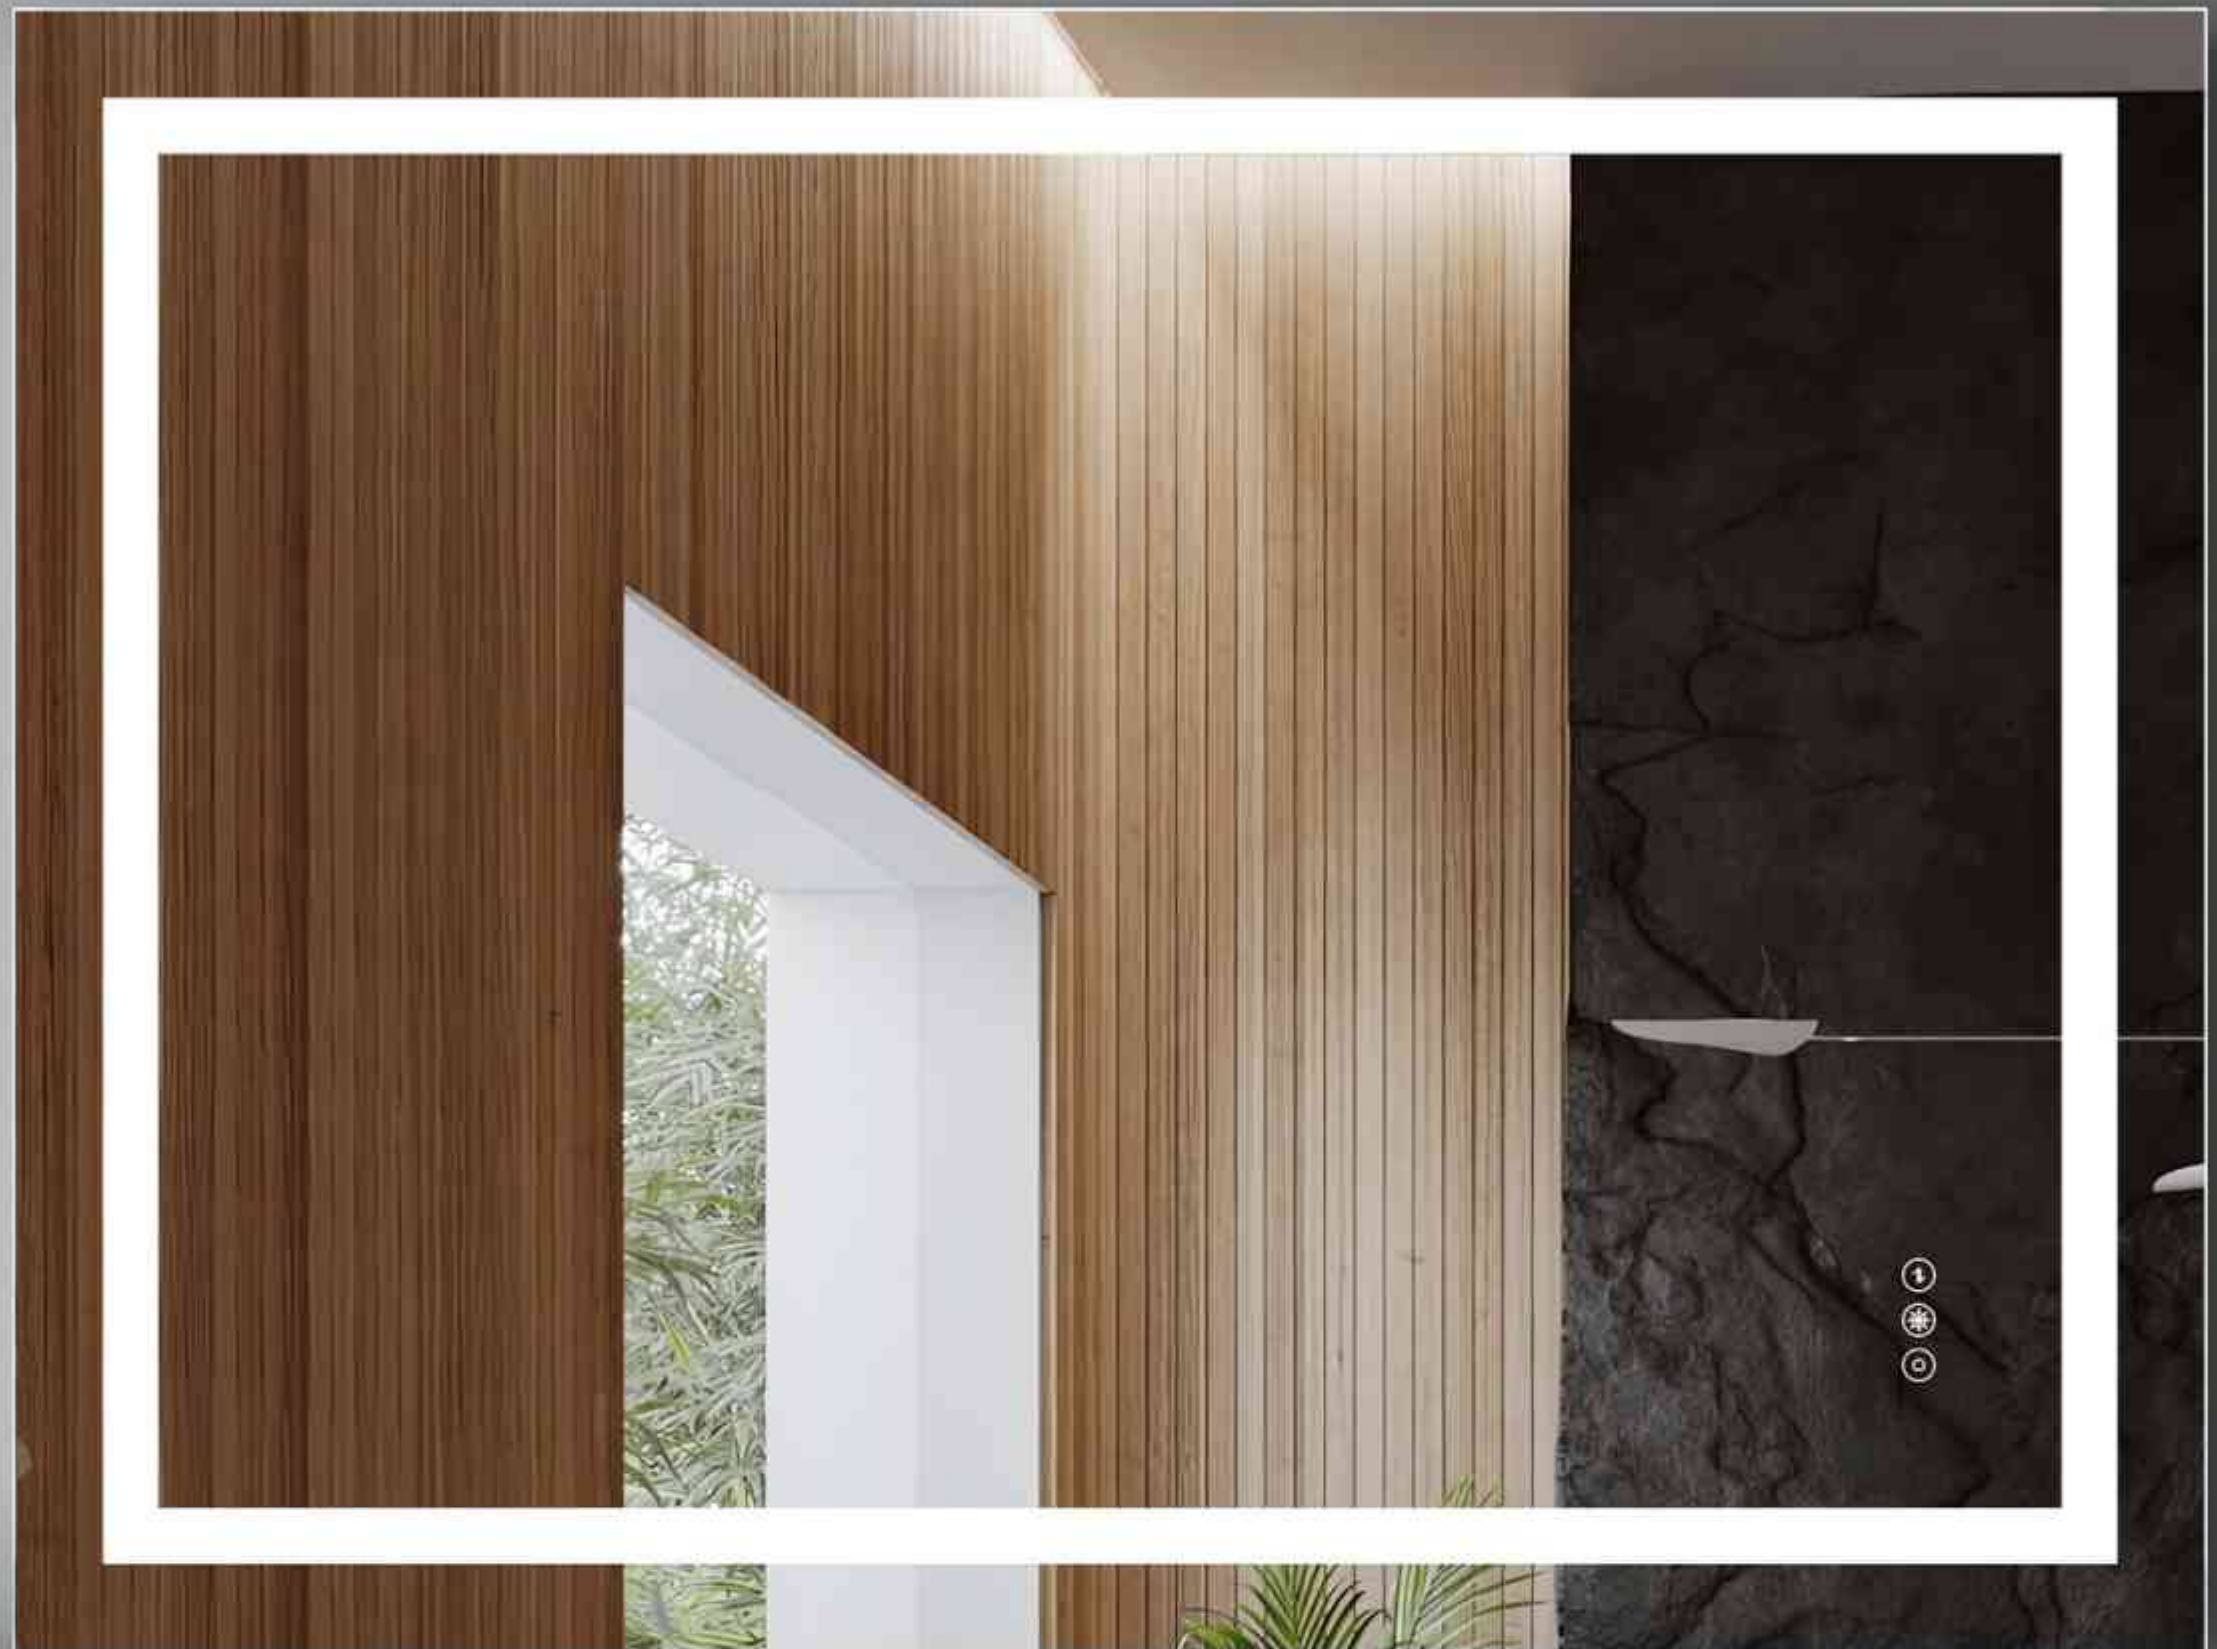

M909

SERIES

**DECORATING YOUR
HOME IMAGES**

BRIGHTEN YOUR BEAUTY

Dimmable

Smart Touch

Anti-Fog

Support
Wall Switch