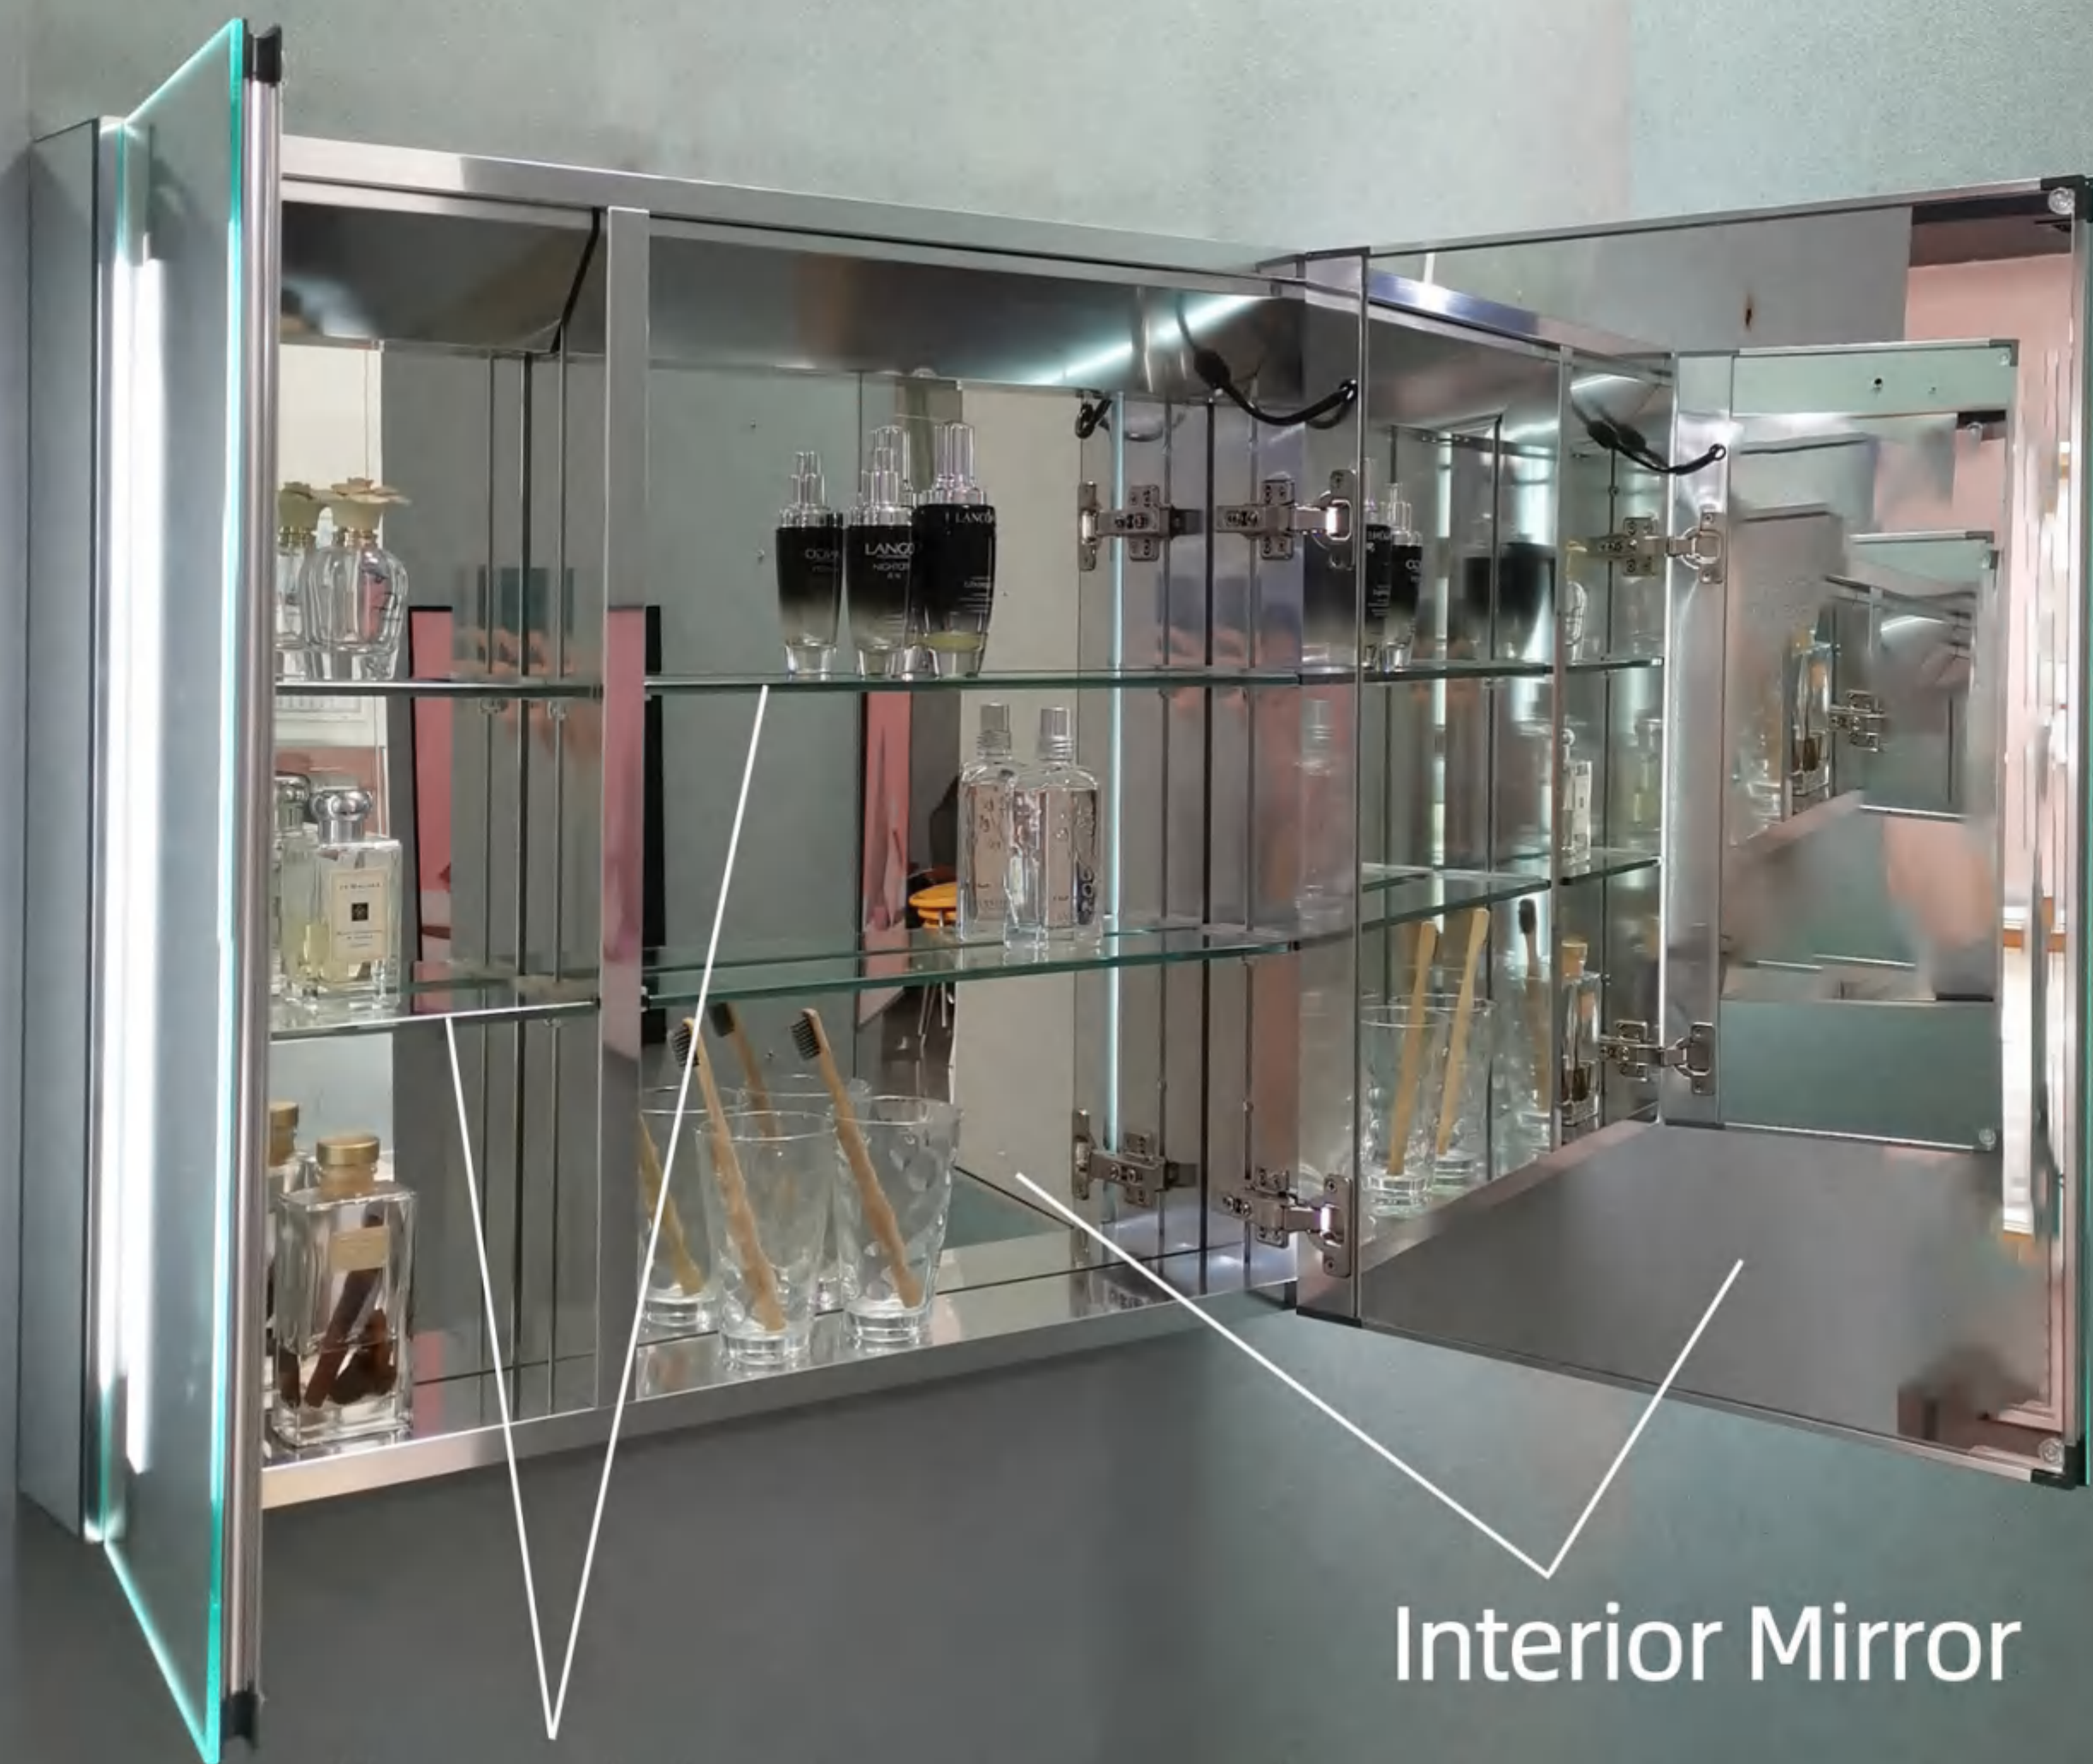

Anti-Fog

Support
Wall Switch

Surface
Mount

Recessed

BRIGHTEN YOUR BEAUTY

Large Storage Space

Adjustable
Tempered
Glass Shelf

Interior Mirror

Aosmay®

AC28-30

**UPGRADE YOUR
HOME DECORATION**

LED MEDICINE CABINET

Dimmable

Smart Touch

Support
Wall Switch

Anti-Fog

Surface
Mount

Recessed

BRIGHTEN YOUR BEAUTY

Large Storage Space

Adjustable Tempered
Glass Shelf

Interior Mirror

Asmay®

AC29-24

**UPGRADE YOUR
HOME DECORATION**

LED MEDICINE CABINET

Dimmable

Smart Touch

Anti-Fog

Support
Wall Switch

Surface
Mount

Recessed