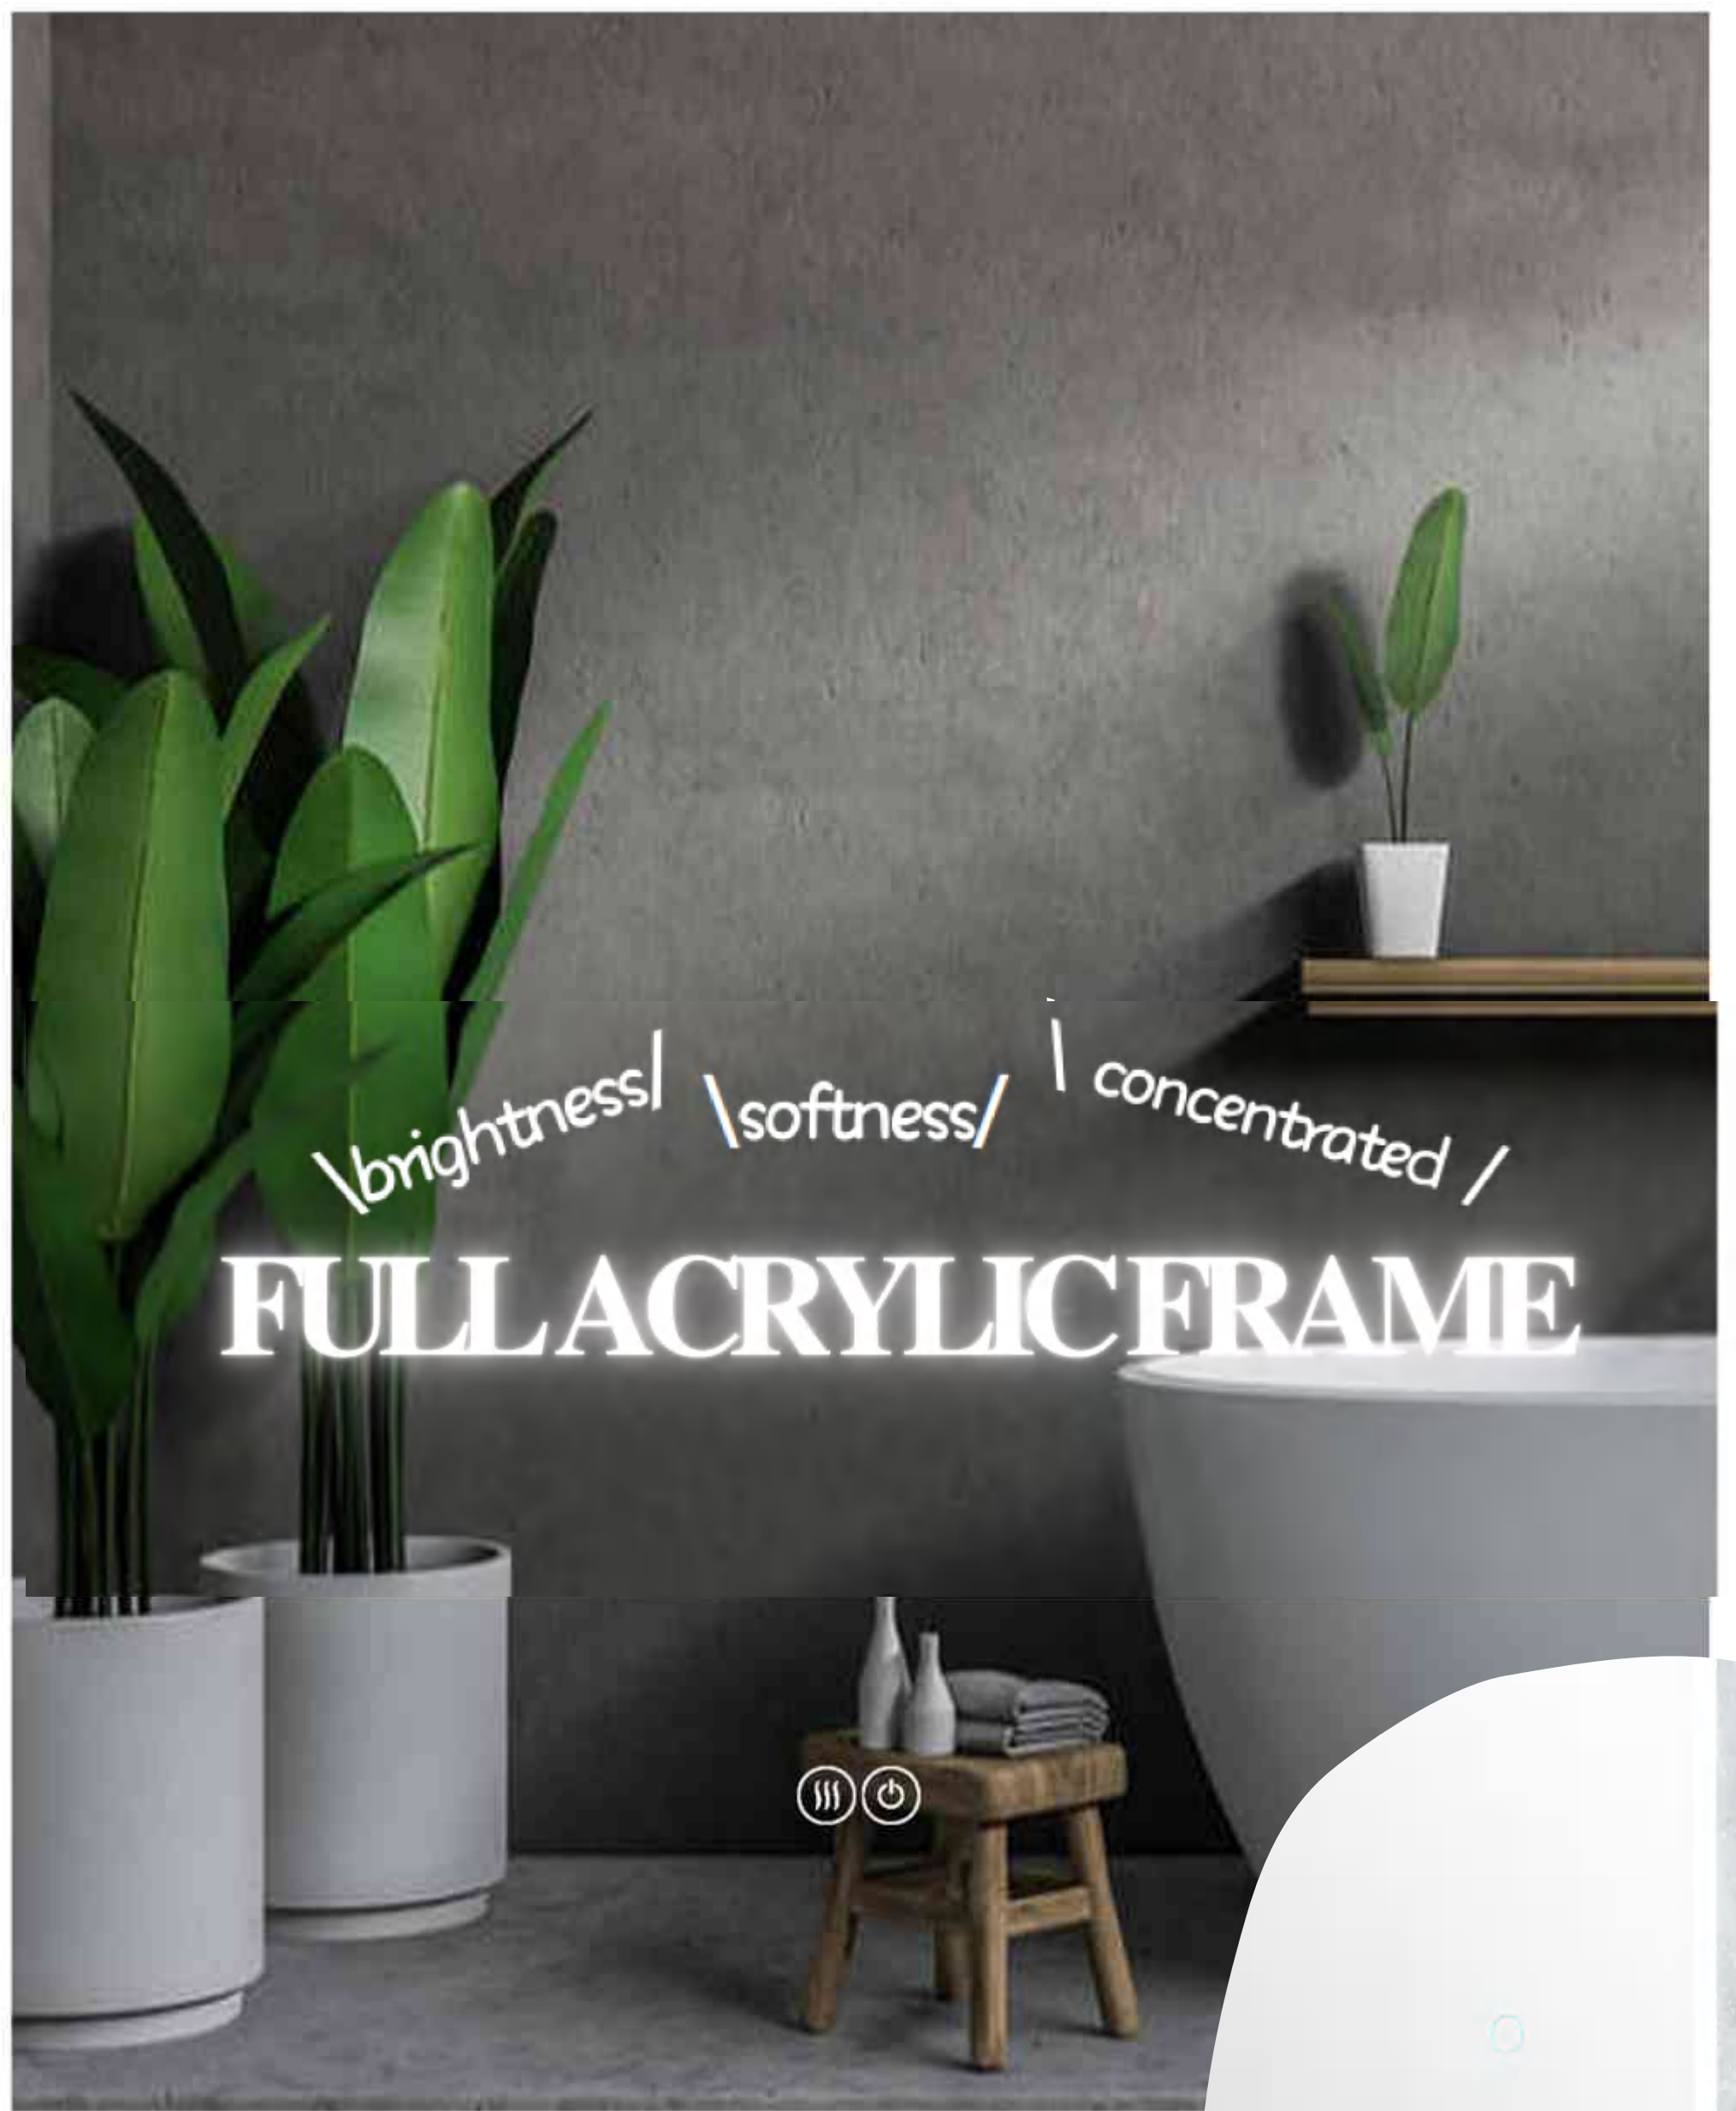

EM12

SERIES

**DECORATING YOUR
HOME IMAGES**

BRIGHTEN YOUR BEAUTY

Dimmable

Smart Touch

Anti-Fog

Support
Wall Switch